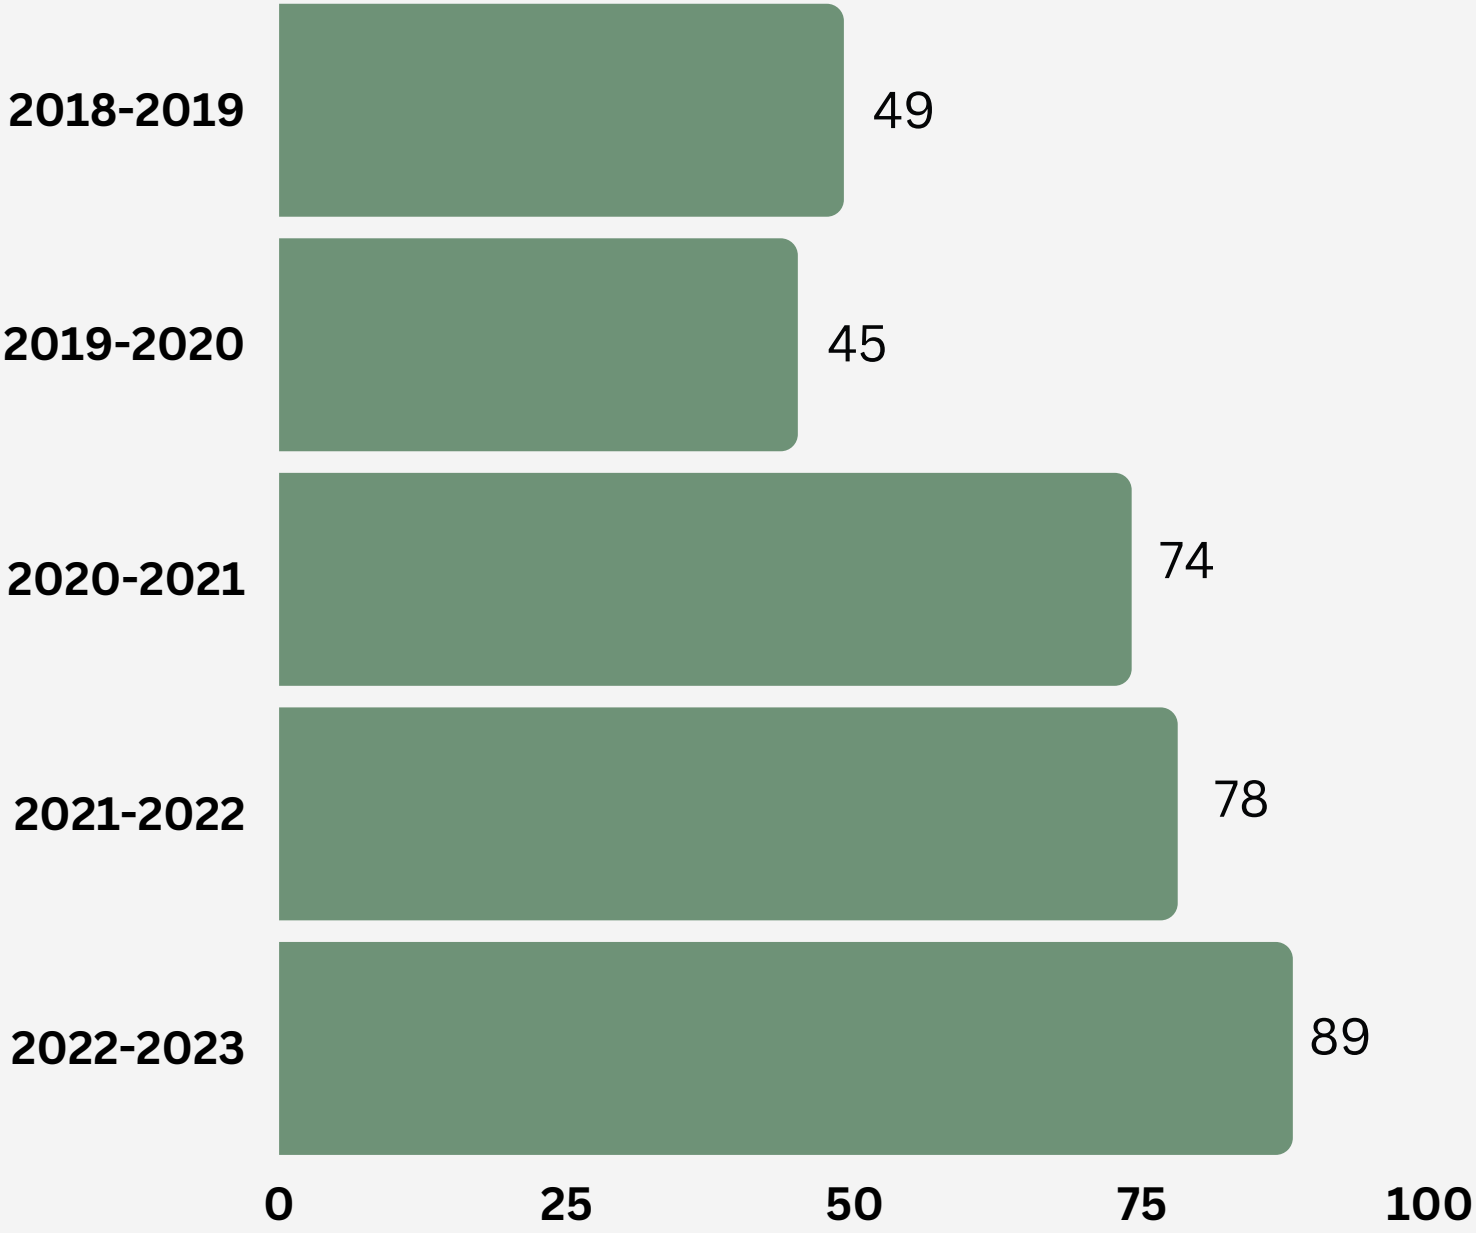

FULL TIME OFFERS & AVERAGE CTC

Number of offers