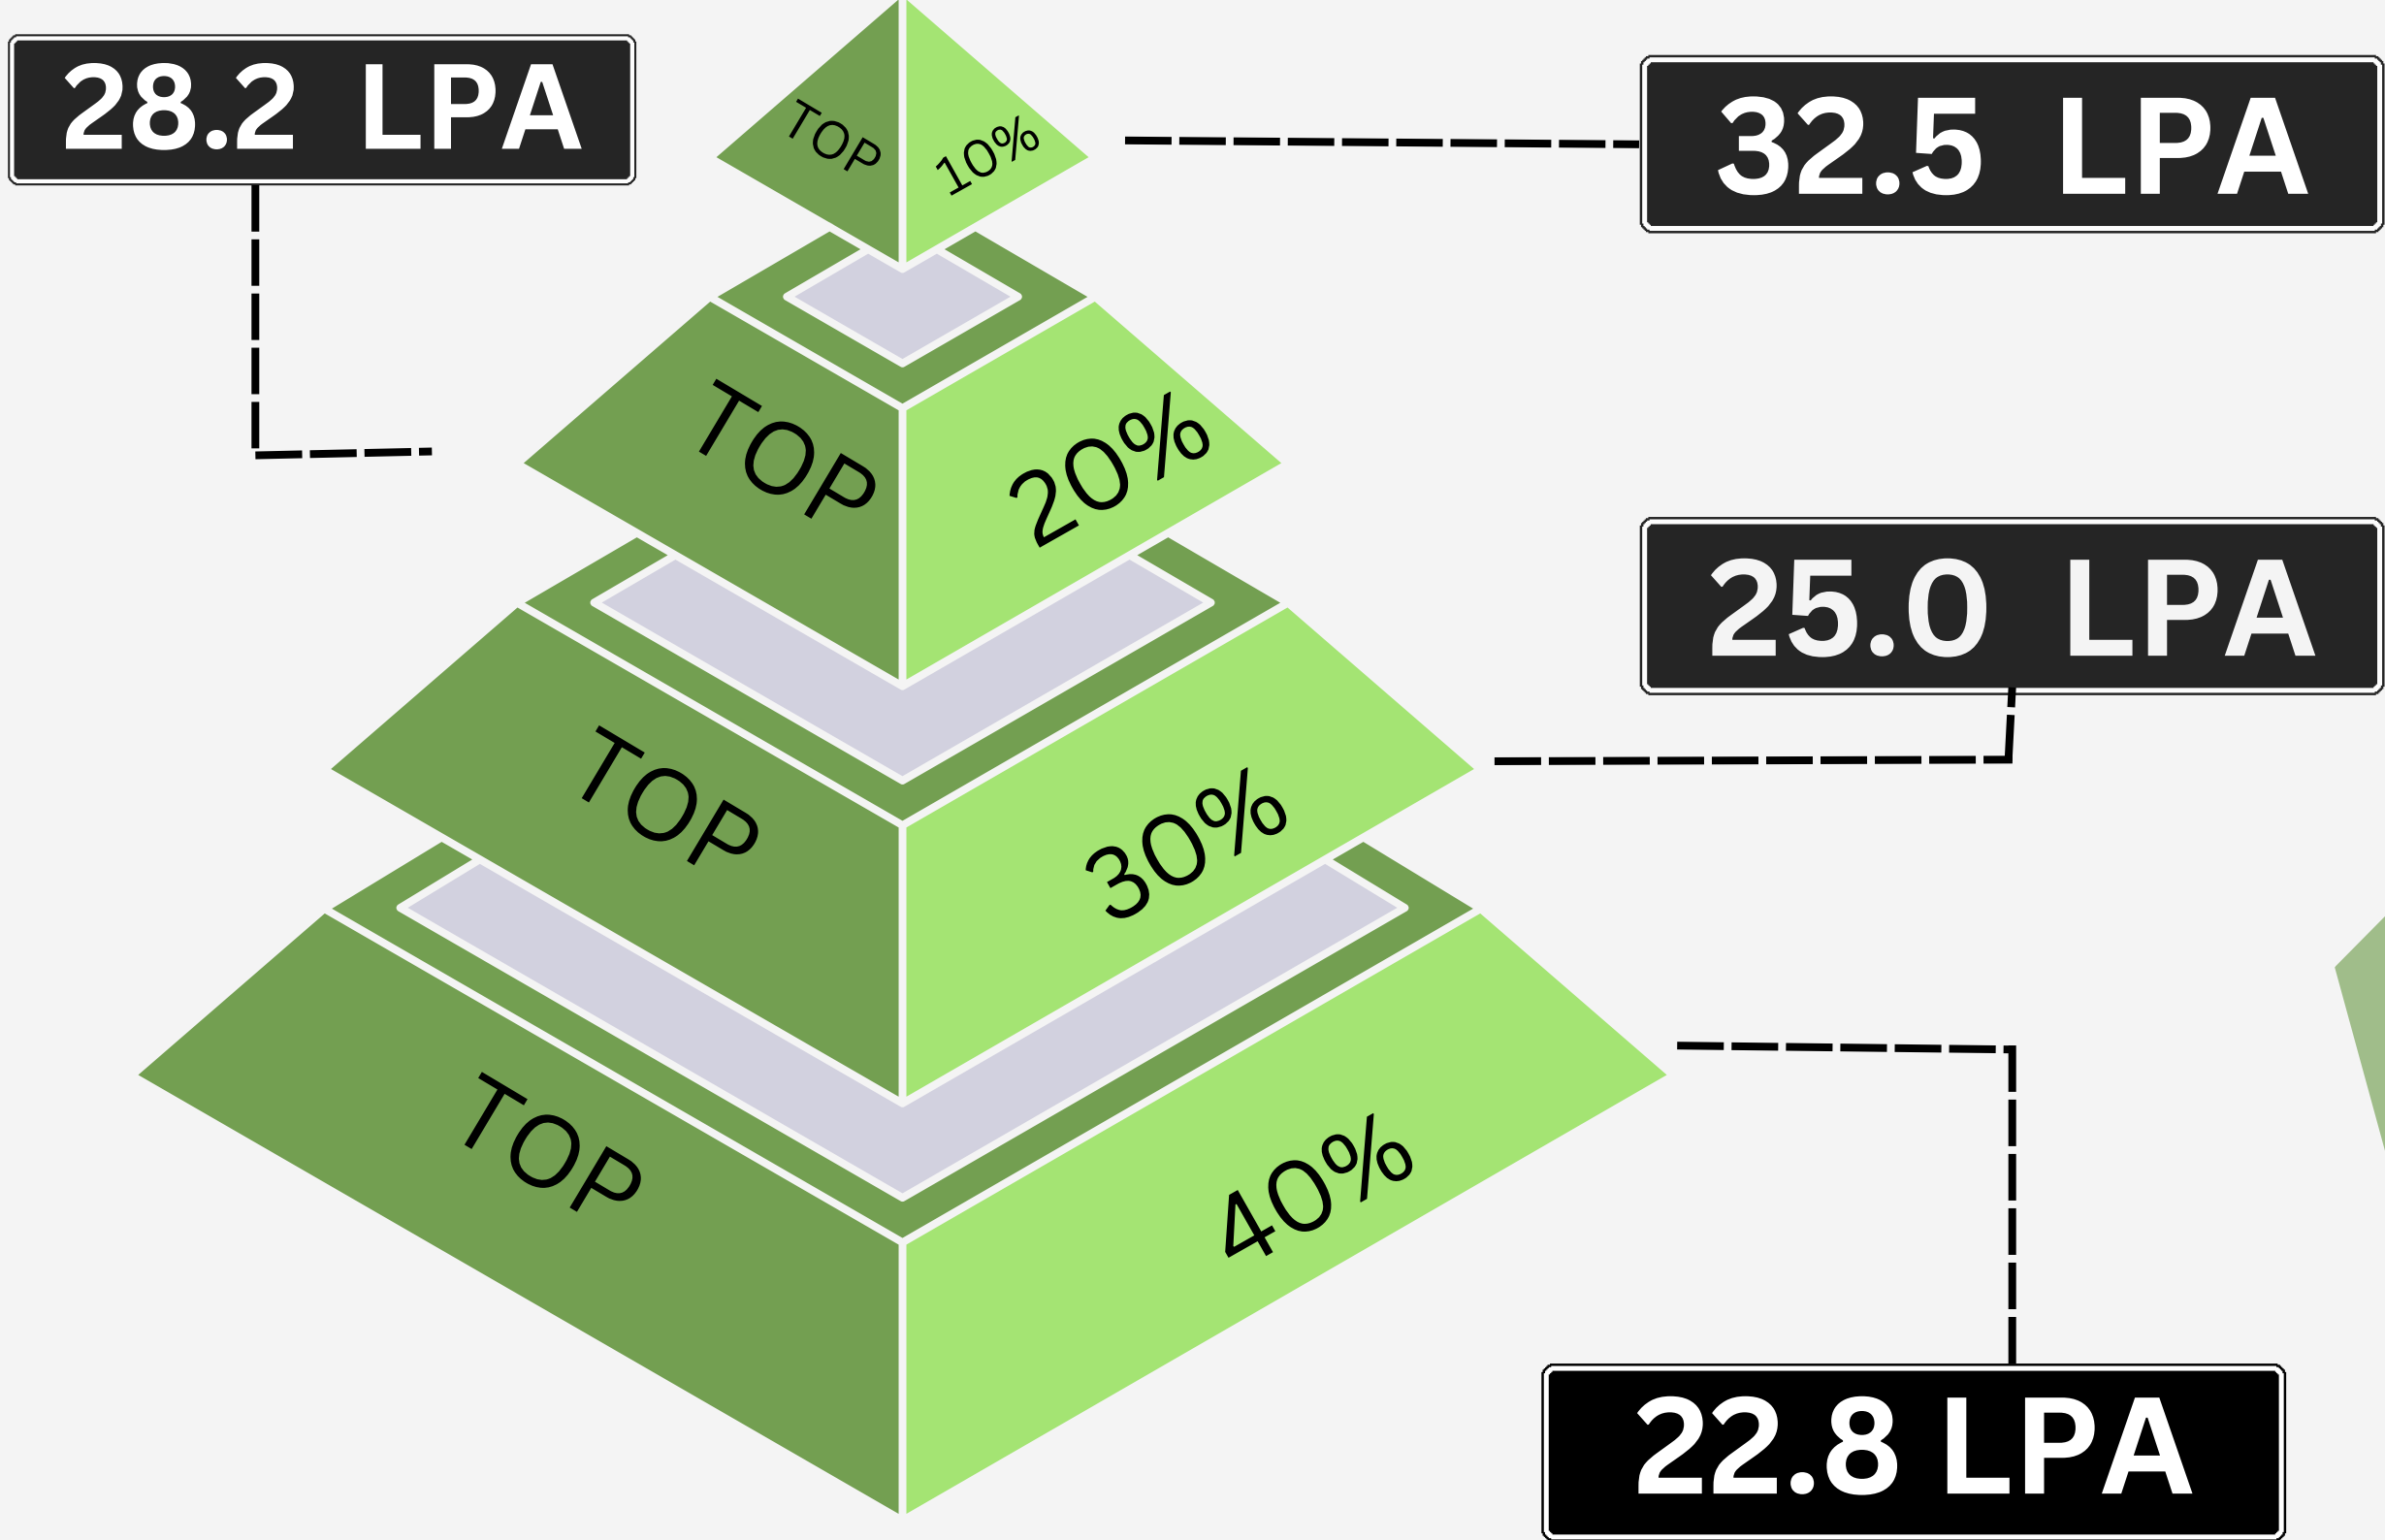

# Placement summary

---

**68**

**NUMBER OF  
FTE OFFERS**

**HIGHEST CTC**

**56LPA**

**1.25L**

**HIGHEST  
STIPEND**

**AVERAGE CTC**

**14LPA**

**0.5 L**

**AVERAGE  
STIPEND**

# AVERAGE CTC OFFERED IN 2022-23

## Number of offers